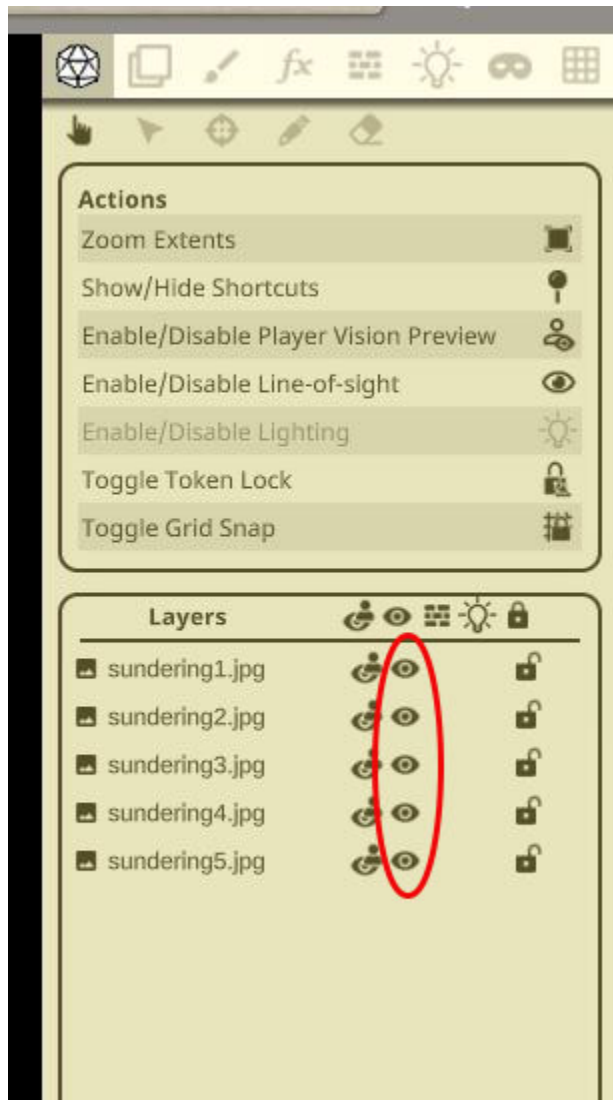

# How Do I Switch Between Phases??

It's actually very easy! In the mod, all of the phases are stacked up. After phase one is complete, just toggle it's visibility off. Then you will see phase 2. When phase 2 is done, toggle it off and phase 3 will show.

The screenshot shows you where to do this!

Happy gaming!